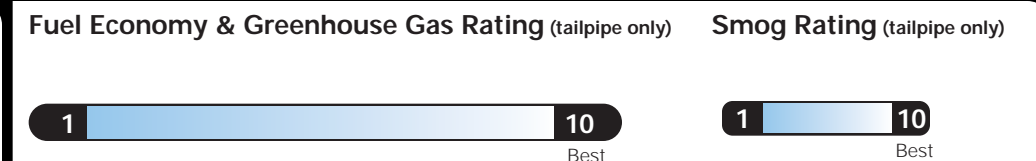

EXTERIOR FEATURES

- 260-Degree Opening Rear Hinged Doors
- 16-Inch x 6.0-Inch Steel Wheels
- LT225/75R16E BSW All Season Tires
- Full Size Spare Tire
- Front Clearance Lamps
- Rear Clearance Lamps
- Halogen Headlamps
- Manual Fold-Away Mirrors
- Tinted Windshield Glass

OPTIONAL EQUIPMENT (May Replace Standard Equipment)

- **Customer Preferred Package 21A**
- Rear Hinged Doors with Deep Tinted Glass $195
- Deep Tint Sunscreen Glass

DESTINATION CHARGE $1,395

TOTAL PRICE: * $32,985

WARRANTY COVERAGE

5-year or 60,000-mile Powertrain Limited Warranty.
3-year or 36,000-mile Basic Limited Warranty.
Ask Dealer for a copy of the limited warranties or see your owner's manual for details.

**5 YEAR / 60,000 MILE
POWERTRAIN WARRANTY**

Assembly Point/Port of Entry: SALTILLO, MEXICO

VIN: 3C6-TRVAG7JE-104836 L4-VON: 0314 S.L. 0901

THIS LABEL IS ADDED TO THIS VEHICLE TO COMPLY WITH FEDERAL LAW. THE LABEL CANNOT BE REMOVED OR ALTERED PRIOR TO DELIVERY TO THE ULTIMATE PURCHASER.
* STATE AND/OR LOCAL TAXES IF ANY, LICENSE AND TITLE FEES AND DEALER SUPPLIED AND INSTALLED OPTIONS AND ACCESSORIES ARE NOT INCLUDED IN THIS PRICE. DISCOUNT, IF ANY, IS BASED ON PRICE OF OPTIONS IF PURCHASED SEPARATELY.

EPA DOT Fuel Economy and Environment

Fuel Economy
N/A
combined city/hwy city highway
N/A gallons per 100 miles

**Heavy duty vehicle,
no label required.**

**You save
N/A
in fuel costs
over 5 years**
compared to the
average new vehicle.

**Annual fuel COST
N/A**

fueleconomy.gov
Calculate personalized estimates and compare vehicles

GOVERNMENT 5-STAR SAFETY RATINGS

This vehicle has not been rated by the government for frontal crash, side crash or rollover risk.

Source: National Highway Traffic Safety Administration (NHTSA)
www.safercar.gov or 1-888-327-4236